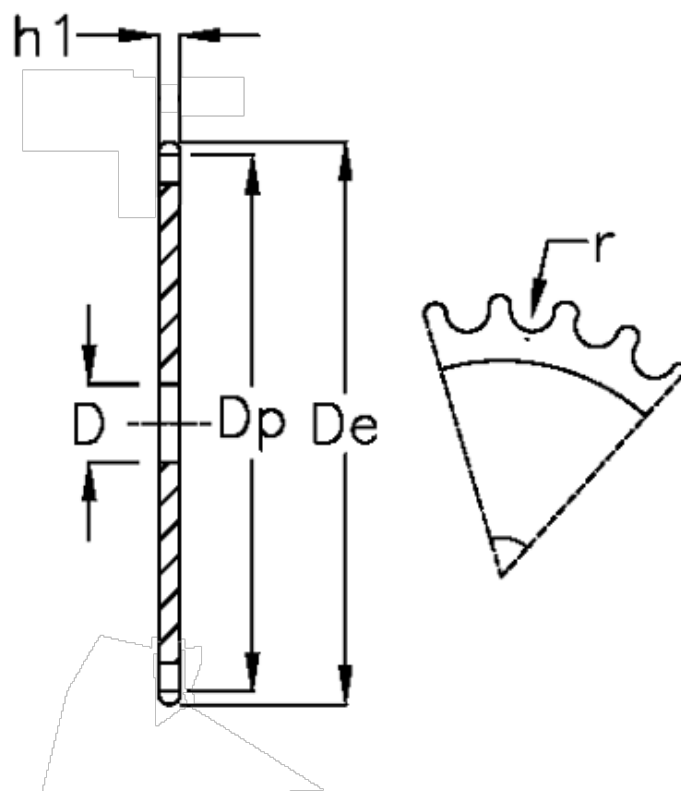

Article number: 616021003033

Description: Plate wheel 06 B-1 Z=33 simplex

## Measures

C	= 1
D	= 12
De	= 104.3
Dp	= 100.2
For chain size	= 3/8 x 7/32
For chain type	= 06 B-1
h1	= 5.3
Number of teeth	= 33

r = 6.35